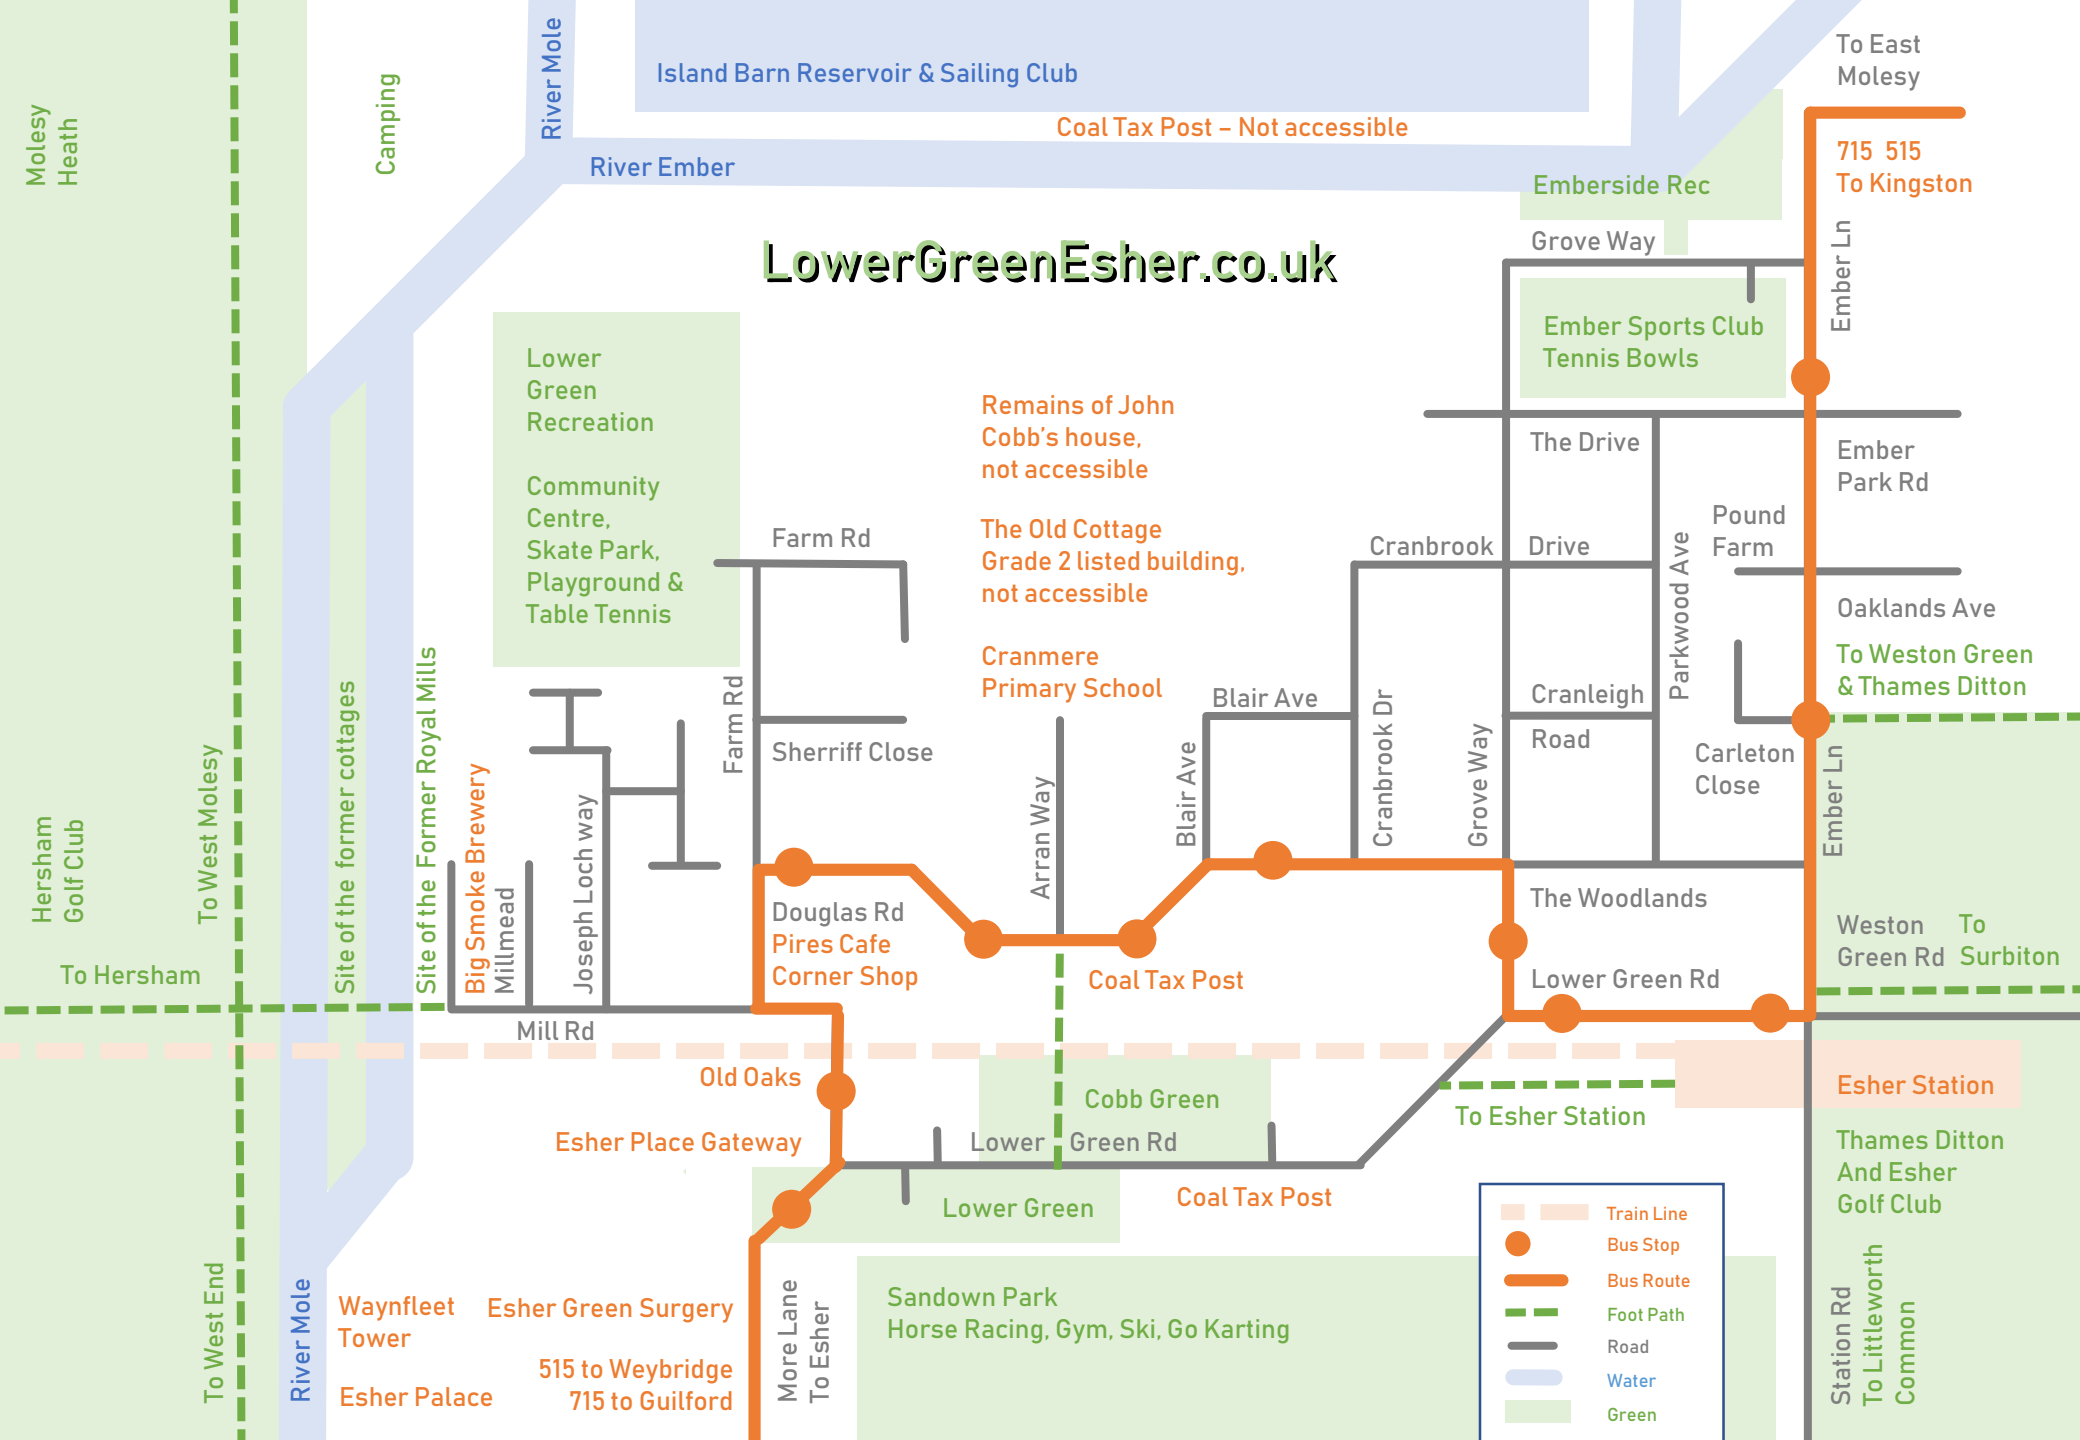

LowerGreenEsher.co.uk

	Train Line
	Bus Stop
	Bus Route
	Foot Path
	Road
	Water
	Green

Coal Tax Post - Not accessible

Remains of John Cobb's house, not accessible

The Old Cottage Grade 2 listed building, not accessible

Thames Ditton And Esher Golf Club

Station Rd To Littleworth Common

Lower Green Recreation
Community Centre, Skate Park, Playground & Table Tennis

Big Smoke Brewery Millmead

Joseph Loch way

Douglas Rd Pires Cafe Corner Shop

Coal Tax Post

Sandown Park Horse Racing, Gym, Ski, Go Karting

Waynfleet Tower

Esher Green Surgery

Esher Palace

515 to Weybridge
715 to Guilford

More Lane To Esher

Site of the Former Royal Mills